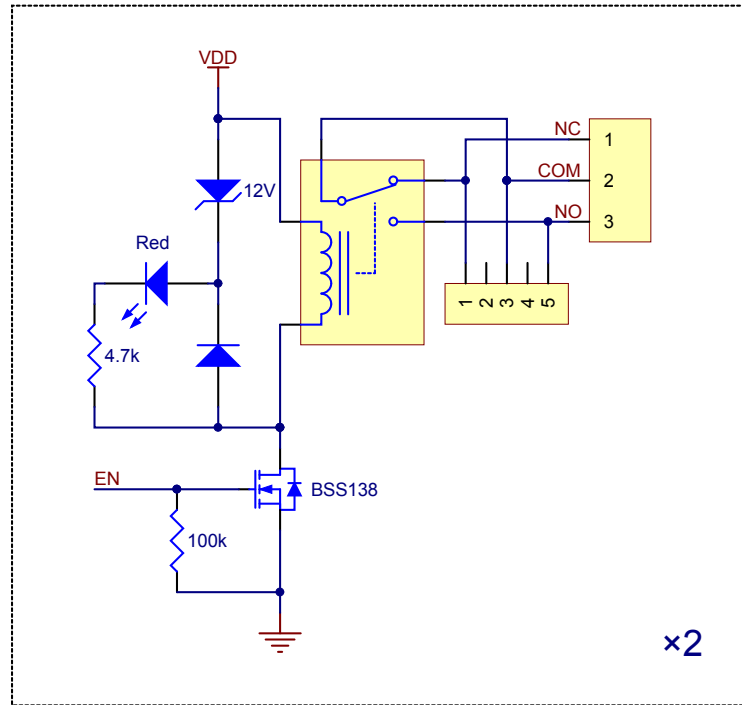

Pololu Basic 2-Channel SPDT Relay Carrier

©2013 Pololu Corporation
www.pololu.com

DC barrel jacks (center-positive)